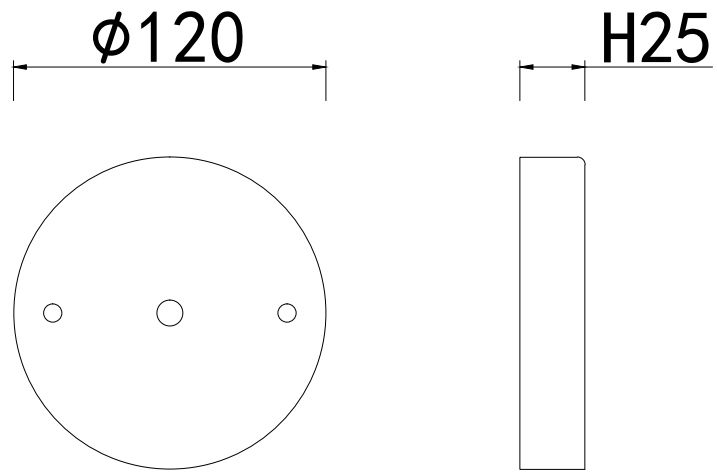

Live wire-Brown
 Neutral-Blue
 Ground wire-Yellow/Green

- 1 Tubing
- 2 Mounting
- 3 Screw
- 4 Terminal
- 5 Ceiling
- 6 Round nuts
- 7 Cover
- 8 E14 bulb

- 14#*24pcs  9 Crystal
- 63#*12pcs  10 Crystal

Product coding:RENATA SP6 GOLD

BASE SIZE:

FIXTURE SIZE: