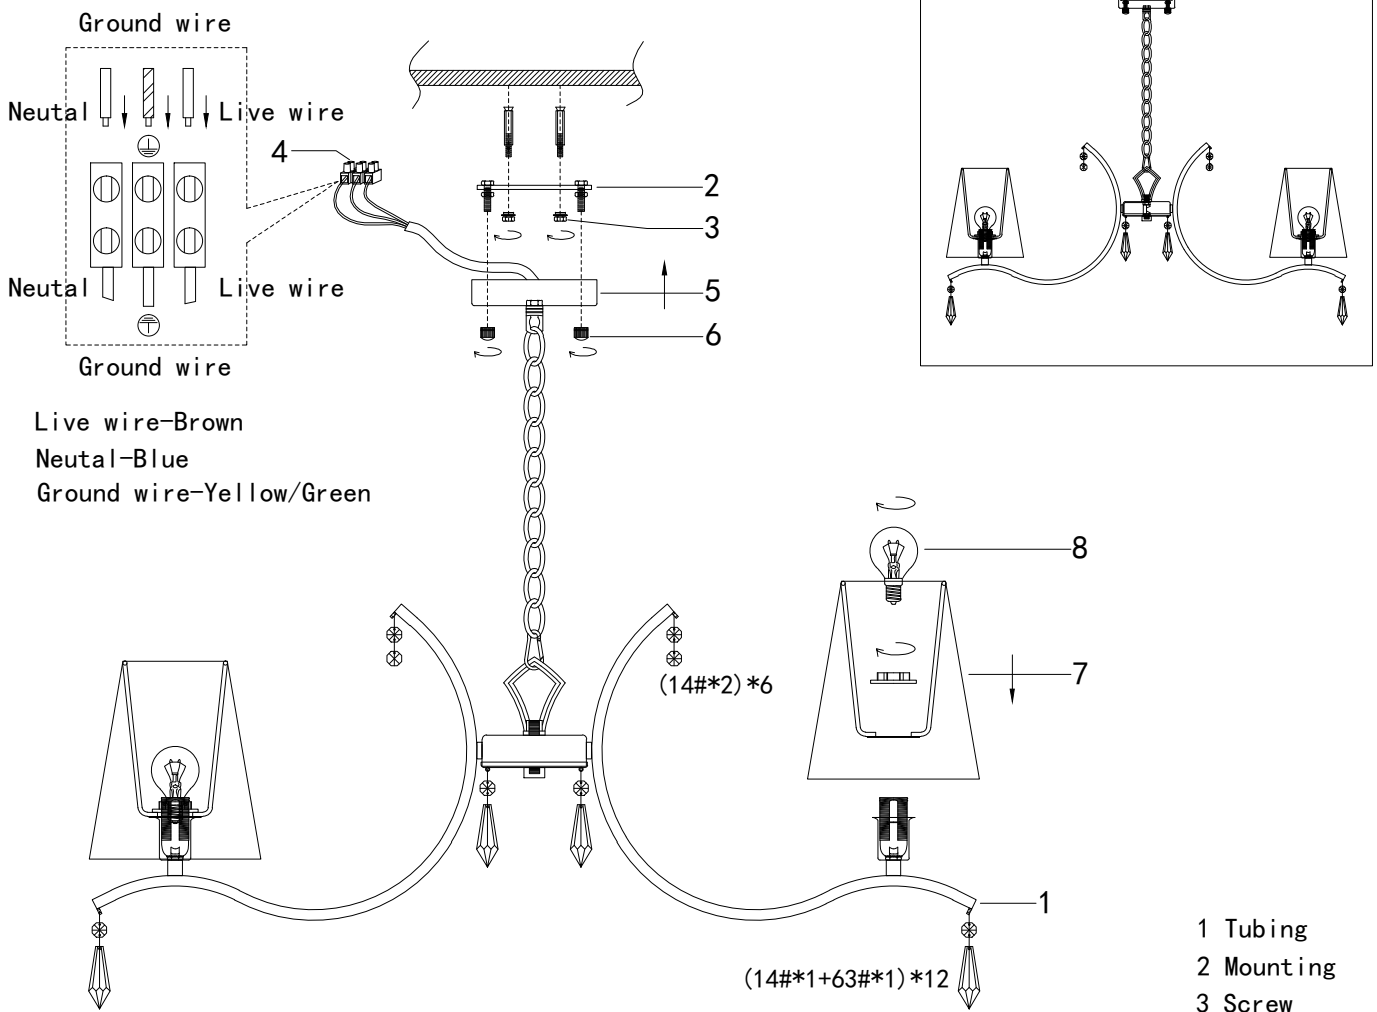

ENGLISH

Specification of installation

In order to ensure safety use, please notice the following items:

- Read and understand the whole Specification.
- Suitable for the use of 220~240V and 50~60Hz.
- Please wear gloves as installment and avoid rot on the surface of plating.
- Must be installed on the fixed places and be checked annually.
- Please turn off the lighting source by soft cloth as cleaning prohibited to use of rotted detergent.
- Please connect with the local sales service center when there are any abnormality.

Live wire-Brown
 Neutral-Blue
 Ground wire-Yellow/Green

- 1 Tubing
- 2 Mounting
- 3 Screw
- 4 Terminal
- 5 Ceiling
- 6 Round nuts
- 7 Cover
- 8 E14 bulb

- 14#*24pcs  9 Crystal
- 63#*12pcs  10 Crystal

Product coding:RENATA SP6 GOLD

BASE SIZE:

FIXTURE SIZE: